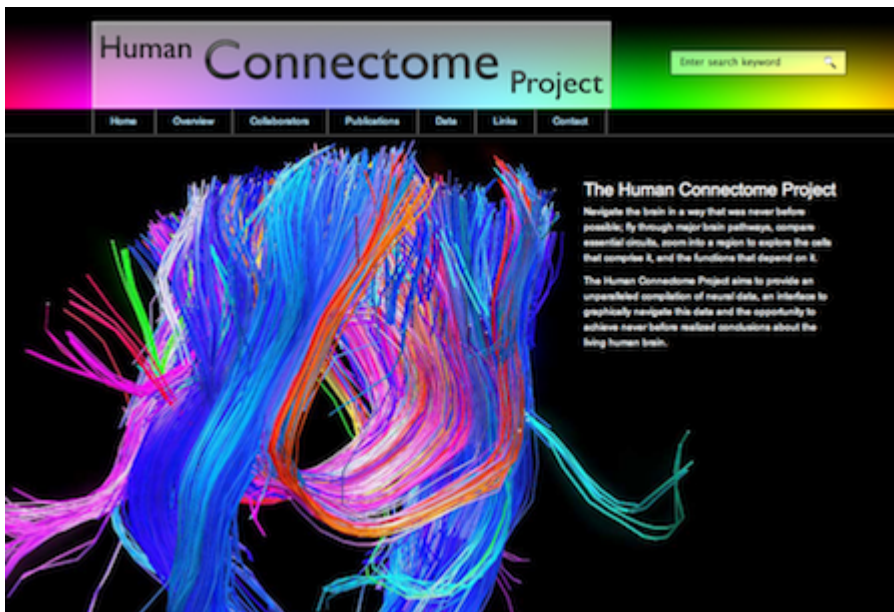

GENETICS, THEOLOGY

CONNECT ME

4.01.2011

The new [connectome website](#) has some unusual (artistic) brain pictures that look so much “outward bound”. Although the neuronal direction is well-known for decades, the pictures there are so impressive that I moving that blog entry even in the Science + Theology section, yea, yea.