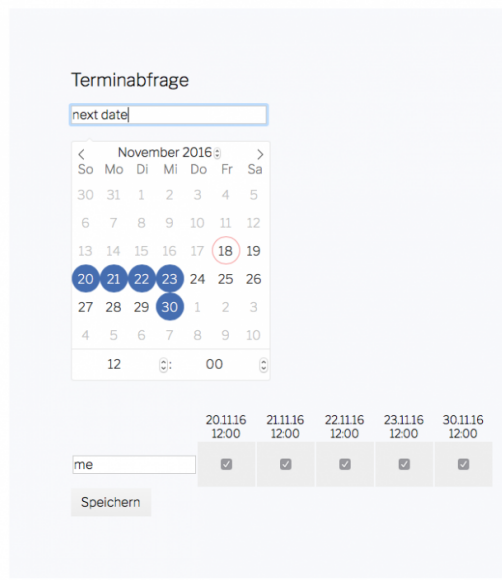

SOFTWARE

“DOODLE” CALENDARS ON MOBILE DEVICES

18.11.2016

It's always difficult if you can't see all calendar entries on the road. So I am setting up new dates at wjst.de/dudel, cut + paste the subscription link to the Nextcloud/Owncloud calendar web frontend.

“Doodle” dates will then magically appear on all other devices.

CC-BY-NC Science Surf , accessed 30.04.2026, [click to save as PDF](#)