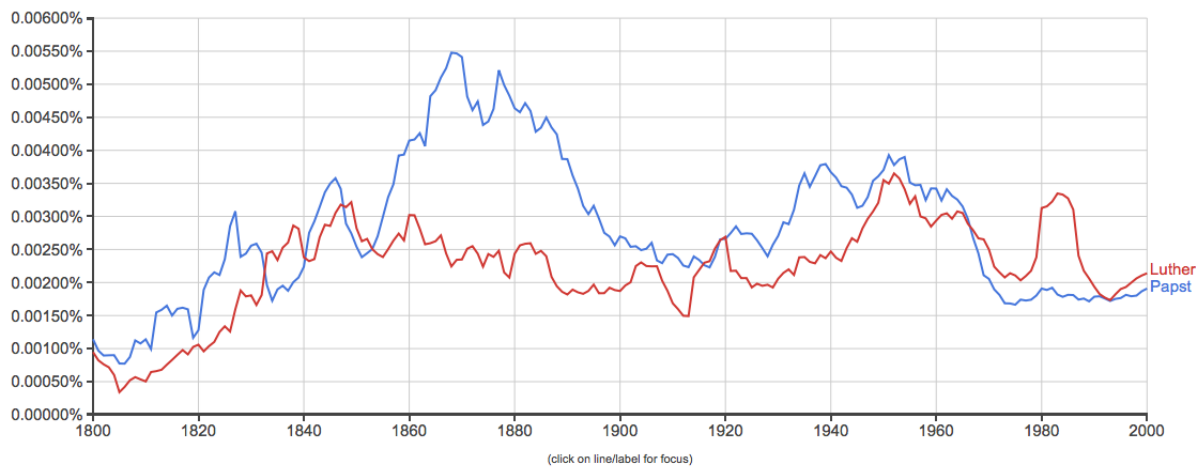

# LUTHER UND PAPST, EIN N-GRAM

10.12.2016

Google Books Ngram Viewer

Graph these comma-separated phrases:   case-insensitive

between  and  from the corpus  with smoothing of  [Search lots of books](#)

CC-BY-NC Science Surf , accessed 01.05.2026, [click to save as PDF](#)