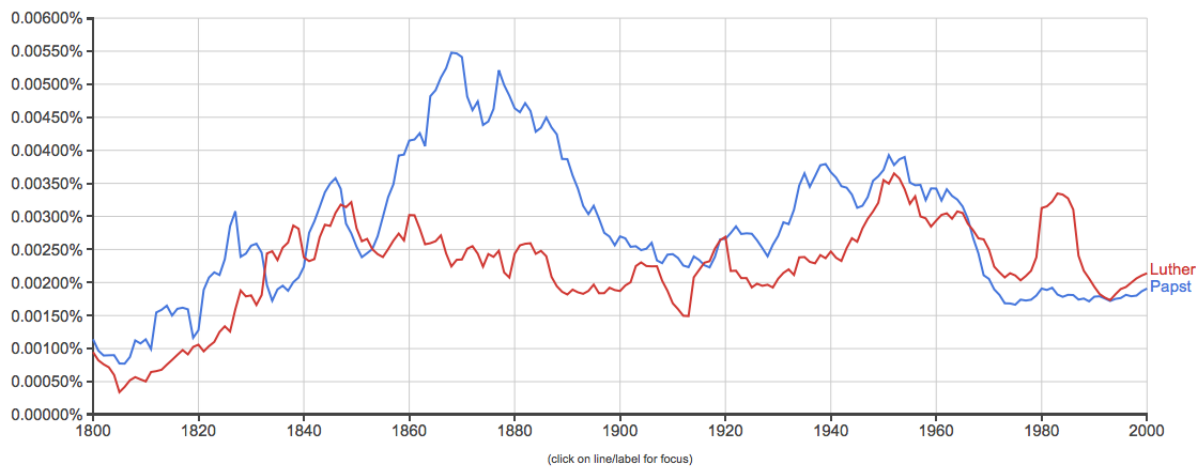

THEOLOGY

LUTHER UND PAPST, EIN N-GRAM

10.12.2016

Google Books Ngram Viewer

Graph these comma-separated phrases: case-insensitive

between and from the corpus with smoothing of [Search lots of books](#)

CC-BY-NC Science Surf 10.12.2016, access 21.10.2025 [↗](#)