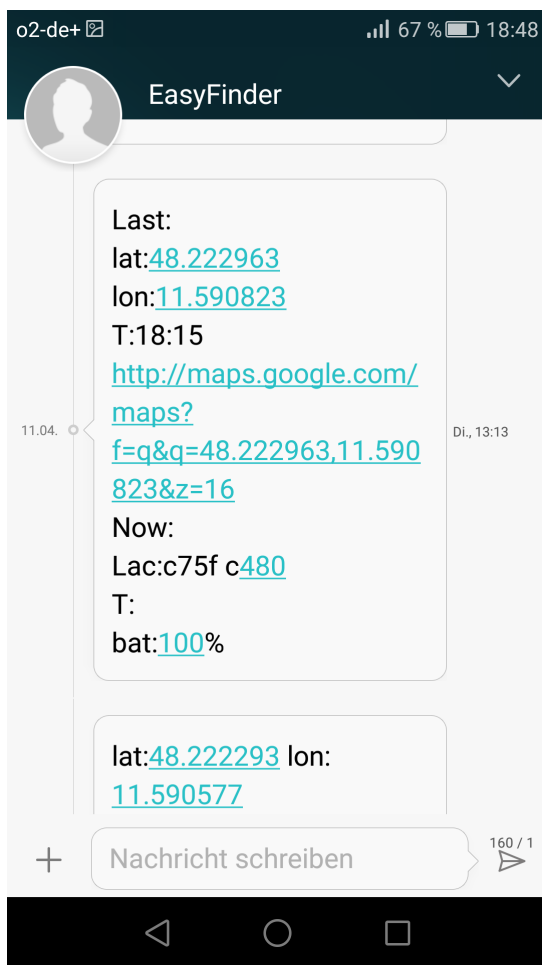

SOFTWARE

CELL FINDER

13.04.2017

The [PAJ GPS Easy Finder](#) is nice device with up to 10 days of standby. When there is no GPS signal it even sends the ID of the next cell tower:

In my example above, find the [Lac code](#). It is a bit tricky to look up the location now, but here is an instruction for E-plus at [cellidfinder.com](#)

CellID Finder

help RF engineers and netmonitor geeks

Karte Satellit

Google map

Find GSM CellID

MCC	MNC
<input type="text" value="262"/>	<input type="text" value="5"/>
LAC	LAC (HEX)
<input type="text" value="51039"/>	<input type="text" value="c75f"/>
CID	CID (HEX)
<input type="text" value="50304"/>	<input type="text" value="c480"/>

Google data:

Yandex data:

Averaging:

How to use it?

Google coordinates:
(48.228474, 11.581464)

Yandex coordinates:
(0.0, 0.0)

Wiki