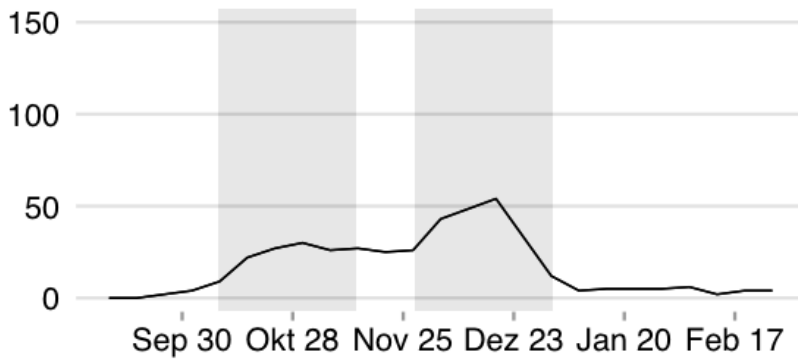

RPLOT

17.03.2020 648 x 1105 INKUBATIONSZEIT DES CORONAVIRUS

St Louis MO

Pittsburgh PA

excess

CC-BY-NC Science Surf , accessed 05.05.2026, [click to save as PDF](#)
