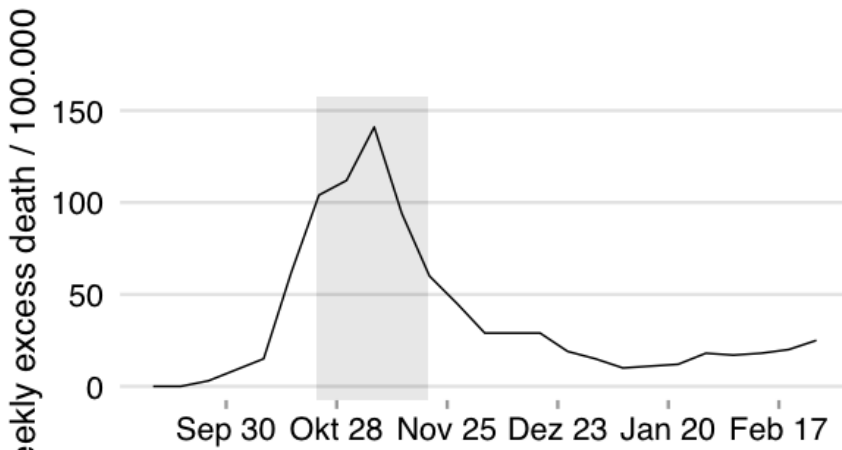

# RPLOT

17.03.2020 648 x 1105 INKUBATIONSZEIT DES CORONAVIRUS

CC-BY-NC Science Surf , accessed 04.05.2026, [click to save as PDF](#)

---