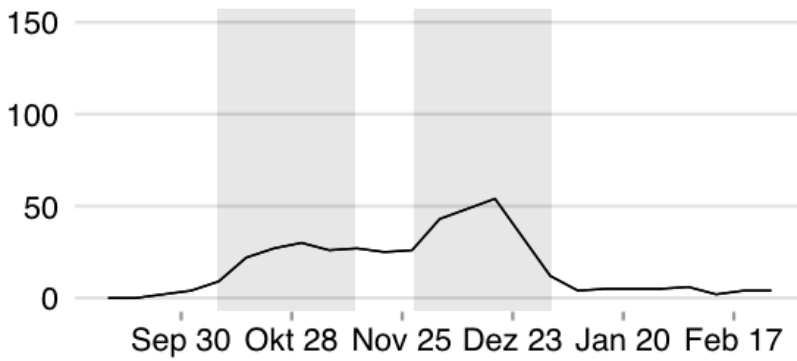

# RPLOT

17.03.2020 648 x 1105 INKUBATIONSZEIT DES CORONAVIRUS

CC-BY-NC Science Surf , accessed 04.05.2026, [click to save as PDF](#)

---