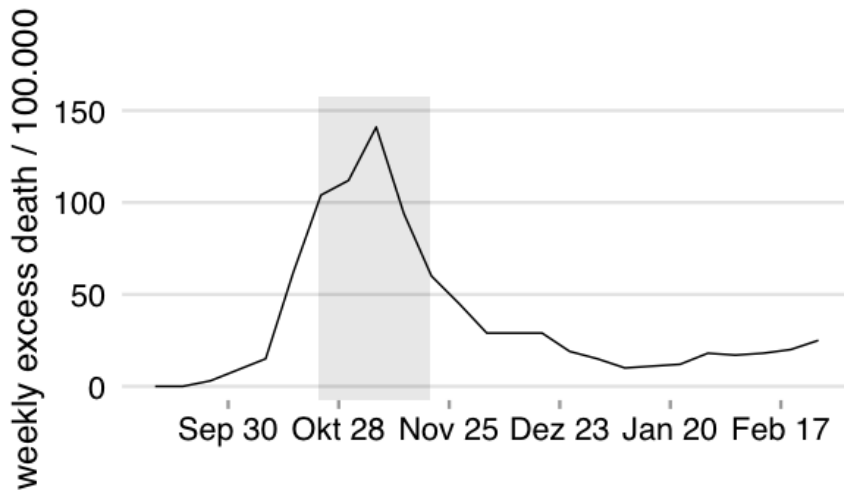

RPLOT

17.03.2020 648 x 1105 INKUBATIONSZEIT DES CORONAVIRUS

St Louis MO

Pittsburgh PA

excess

CC-BY-NC Science Surf , accessed 05.05.2026, [click to save as PDF](#)
