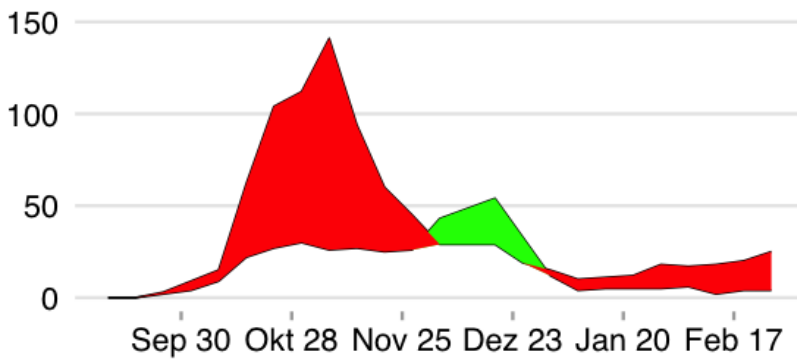

# RPLOT

17.03.2020 648 x 1105 INKUBATIONSZEIT DES CORONAVIRUS

CC-BY-NC Science Surf , accessed 04.05.2026, [click to save as PDF](#)

---