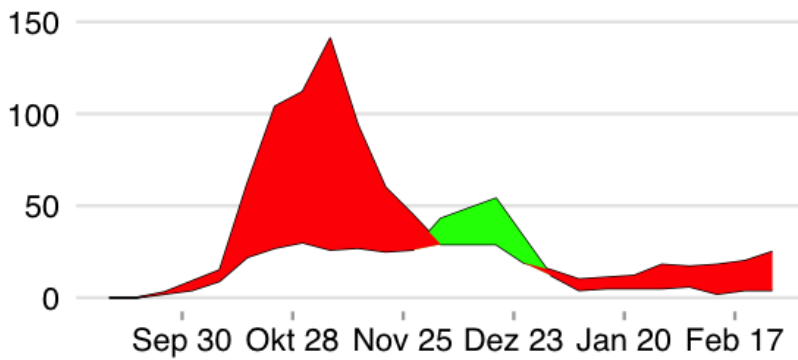

RPLOT

17.03.2020 648 x 1105 INKUBATIONSZEIT DES CORONAVIRUS

St Louis MO

Pittsburgh PA

excess

CC-BY-NC Science Surf , accessed 05.05.2026, [click to save as PDF](#)
